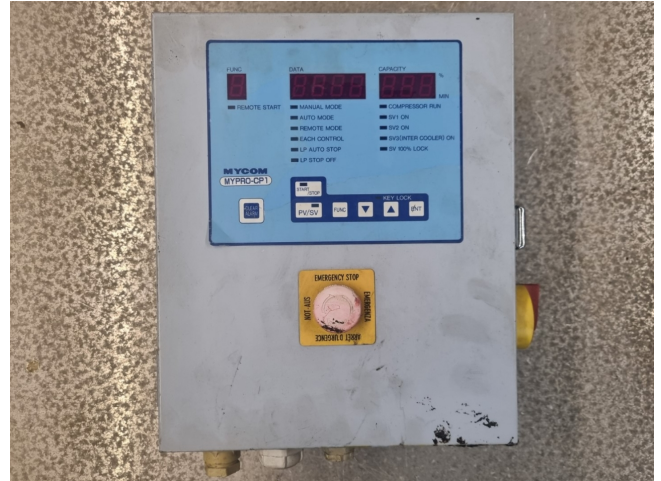

Mayekawa MYCOM MYPRO-CP1

Specifications

Brand	Mayekawa MYCOM
Type	MYPRO-CP1
Specification	Controller
Remarks	320x280x150 mm (LxWxH)

Description

Used Mayekawa MYCOM MYPRO-CP1

Used Mayekawa MYCOM MYPRO-CP1 control panel. For control and protection of reciprocating compressors.